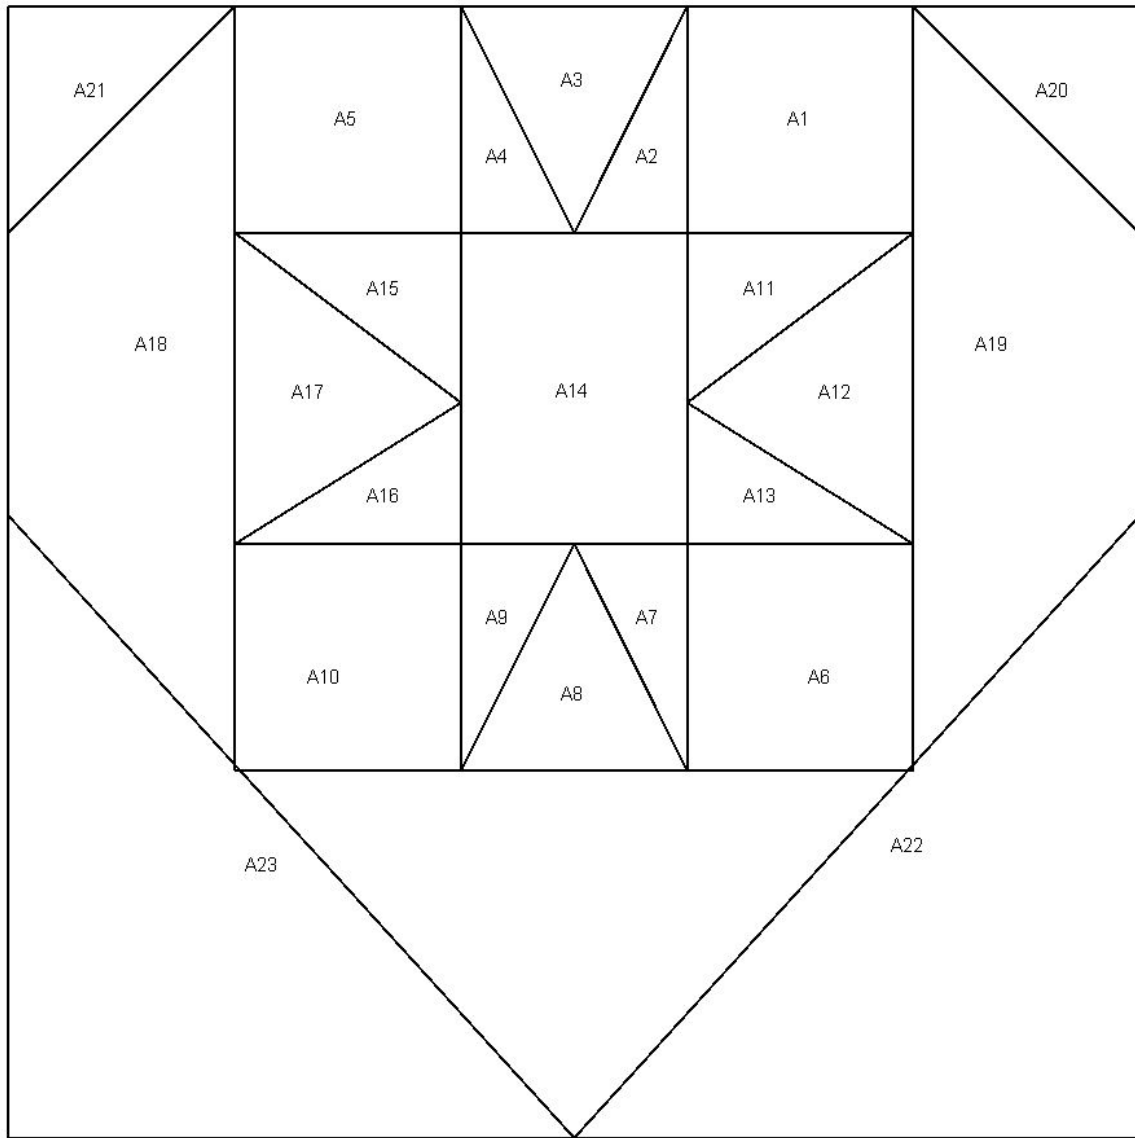

Shining flowers

Block example

Quilt example

The block – resize to the size you like. You can paperpiece parts if you like.  
I used the Electric Quilt 6 fabrics for this one.